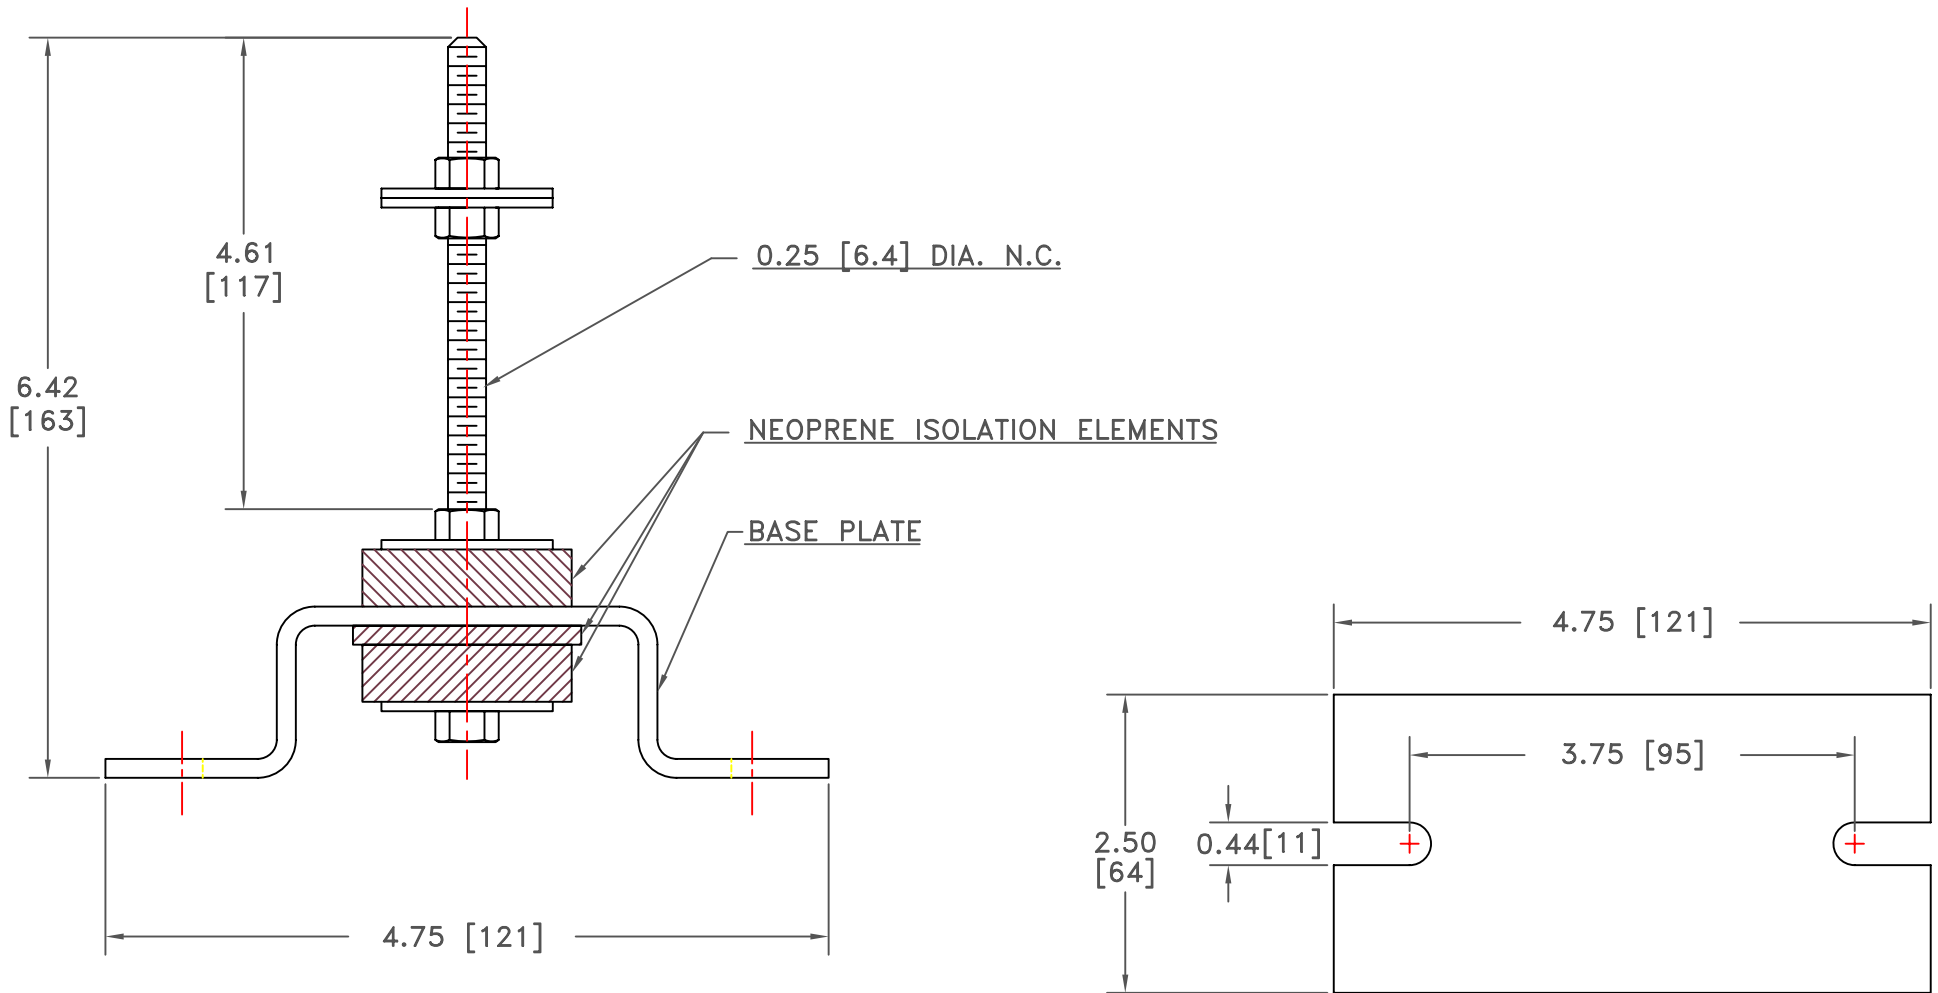

ITEM NO.	TYPE	RATED LOAD LB/KG	RATED DEFLECTION INCHES/MM	RATED NATURAL FREQUENCY	DURO	COLOR
01	PSB-75	75/34	0.10/2.5	10HZ	35	BLACK
03	PSB-125	125/57	0.10/2.5	10HZ	60	BLACK

BOLTING TEMPLATE